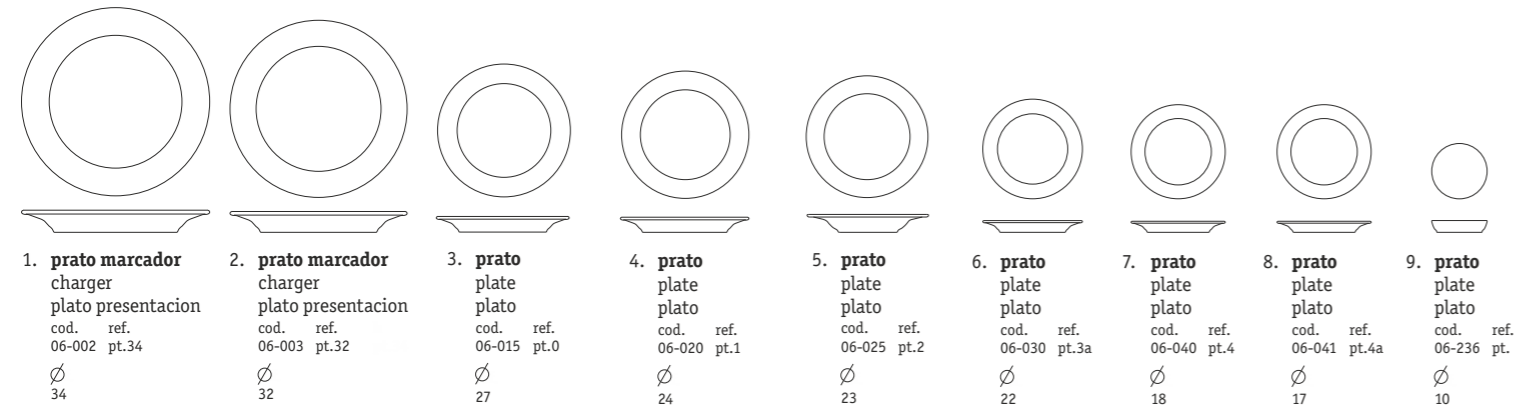

# oceanus

- prato marcador**  
charger  
plato presentation  
cod. ref.  
06-002 pt.34  
∅  
34
- prato marcador**  
charger  
plato presentation  
cod. ref.  
06-003 pt.32  
∅  
32
- prato**  
plate  
plato  
cod. ref.  
06-015 pt.0  
∅  
27
- prato**  
plate  
plato  
cod. ref.  
06-020 pt.1  
∅  
24
- prato**  
plate  
plato  
cod. ref.  
06-025 pt.2  
∅  
23
- prato**  
plate  
plato  
cod. ref.  
06-030 pt.3a  
∅  
22
- prato**  
plate  
plato  
cod. ref.  
06-040 pt.4  
∅  
18
- prato**  
plate  
plato  
cod. ref.  
06-041 pt.4a  
∅  
17
- prato**  
plate  
plato  
cod. ref.  
06-236 pt.  
∅  
10