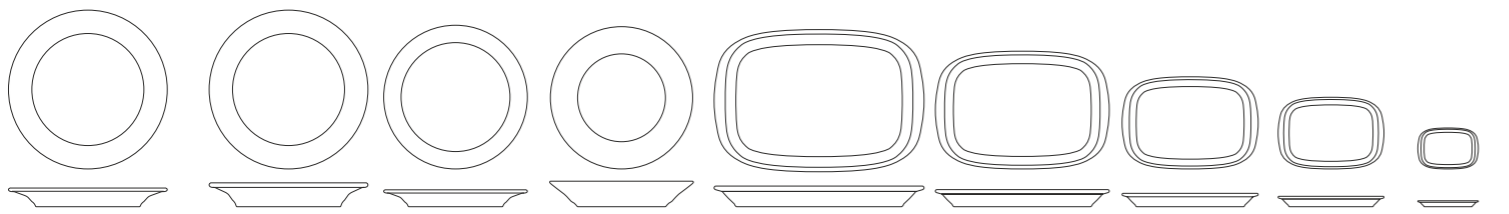

comum

1. **prato**
  plate
  plato
  cod. ref.
  03-005 pt.30
  ∅
  30
2. **prato fundo**
  deep plate
  plato fondo
  cod. ref.
  03-006 pt.30 fundo
3. **prato pasta**
  pasta plate
  plato pasta
  cod. ref.
  03-011 pt.pasta
4. **prato pasta roma**
  pasta plate roma
  plato pasta roma
  cod. ref.
  03-012 pt.pasta roma
5. **travessa**
  platter
  fuente
  cod. ref.
  03-045 tv.4
  d
  38x27
6. **travessa**
  platter
  fuente
  cod. ref.
  03-050 tv.6
  d
  33x23
7. **travessa**
  platter
  fuente
  cod. ref.
  03-055 tv.8
  d
  29x20
8. **travessa**
  platter
  fuente
  cod. ref.
  03-060 tv.10
  d
  26x17
9. **travessa**
  platter
  rabanera
  cod. ref.
  03-063 tv.16
  d
  16x11