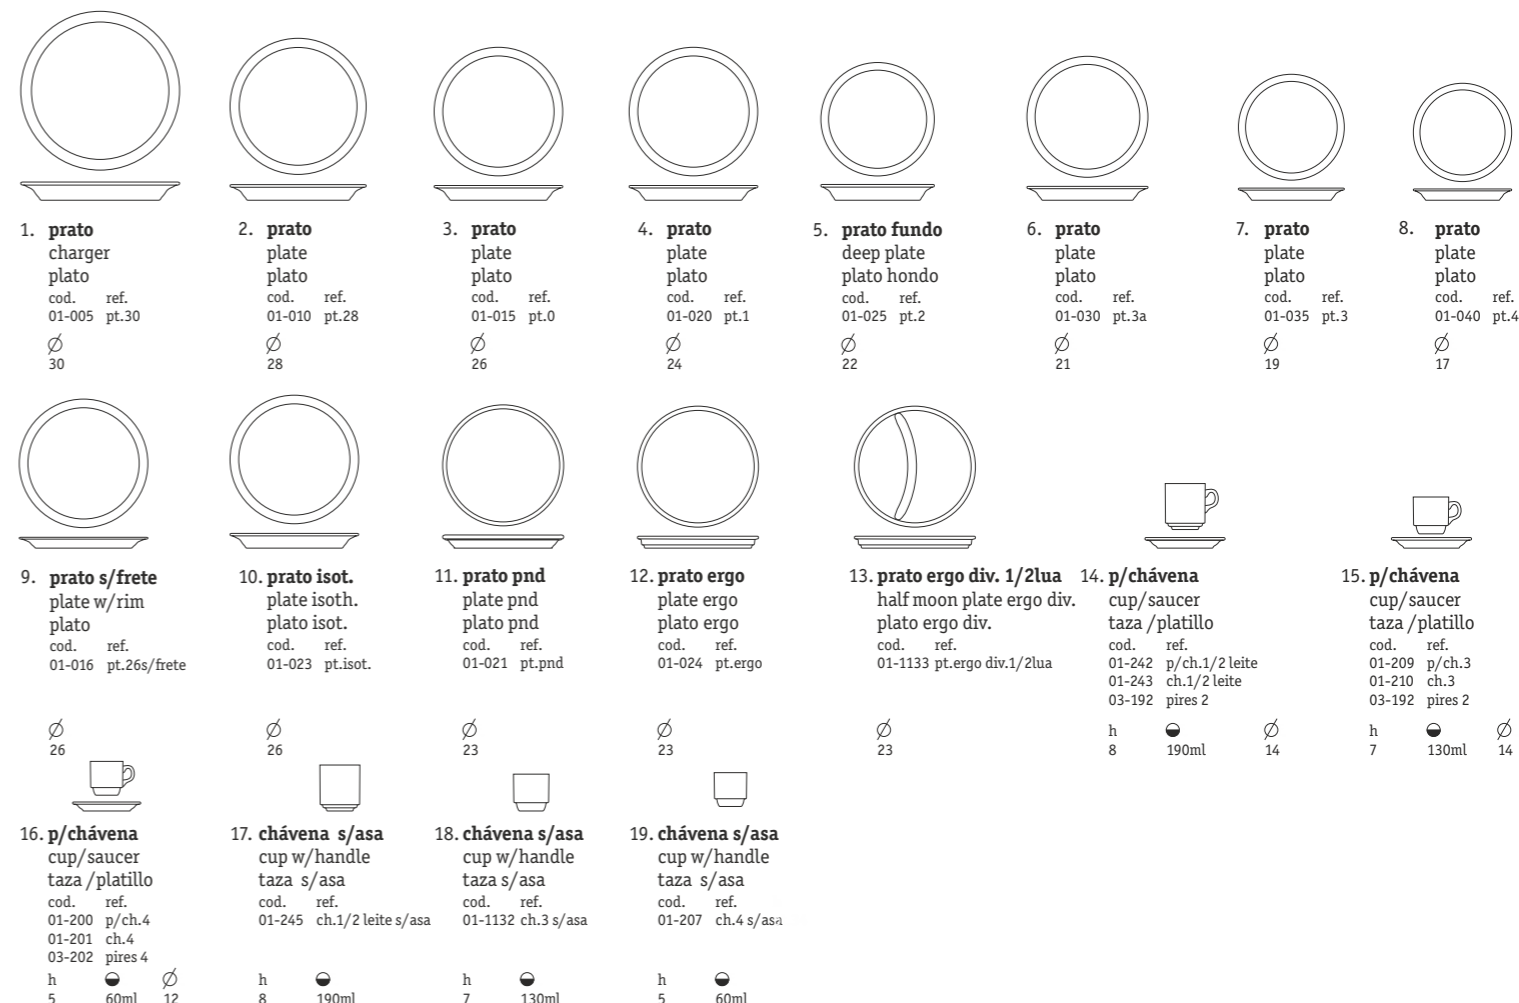

1. **prato**
   charger
   plato
   cod. ref.
   01-005 pt.30
   ∅
   30
2. **prato**
   plate
   plato
   cod. ref.
   01-010 pt.28
   ∅
   28
3. **prato**
   plate
   plato
   cod. ref.
   01-015 pt.0
   ∅
   26
4. **prato**
   plate
   plato
   cod. ref.
   01-020 pt.1
   ∅
   24
5. **prato fundo**
   deep plate
   plato hondo
   cod. ref.
   01-025 pt.2
   ∅
   22
6. **prato**
   plate
   plato
   cod. ref.
   01-030 pt.3a
   ∅
   21
7. **prato**
   plate
   plato
   cod. ref.
   01-035 pt.3
   ∅
   19
8. **prato**
   plate
   plato
   cod. ref.
   01-040 pt.4
   ∅
   17
9. **prato s/frete**
   plate w/rim
   plato
   cod. ref.
   01-016 pt.26s/frete
   ∅
   26
10. **prato isot.**
    plate isoth.
    plato isot.
    cod. ref.
    01-023 pt.isot.
    ∅
    26
11. **prato pnd**
    plate pnd
    plato pnd
    cod. ref.
    01-021 pt.pnd
    ∅
    23
12. **prato ergo**
    plate ergo
    plato ergo
    cod. ref.
    01-024 pt.ergo
    ∅
    23
13. **prato ergo div. 1/2lua**
    half moon plate ergo div.
    taza ergo div.
    cod. ref.
    01-1133 pt.ergo div.1/2lua
    ∅
    23
14. **p/chávena**
    cup/saucer
    taza/platillo
    cod. ref.
    01-242 p/ch.1/2 leite
    01-243 ch.1/2 leite
    03-192 pires 2
    h ∅
    8 190ml 14
15. **p/chávena**
    cup/saucer
    taza/platillo
    cod. ref.
    01-209 p/ch.3
    01-210 ch.3
    03-192 pires 2
    h ∅
    7 130ml 14
16. **p/chávena**
    cup/saucer
    taza/platillo
    cod. ref.
    01-200 p/ch.4
    01-201 ch.4
    03-202 pires 4
    h ∅
    5 60ml 12
17. **chávena s/asa**
    cup w/handle
    taza s/asa
    cod. ref.
    01-245 ch.1/2 leite s/asa
    h ∅
    8 190ml
18. **chávena s/asa**
    cup w/handle
    taza s/asa
    cod. ref.
    01-1132 ch.3 s/asa
    h ∅
    7 130ml
19. **chávena s/asa**
    cup w/handle
    taza s/asa
    cod. ref.
    01-207 ch.4 s/asa
    h ∅
    5 60ml