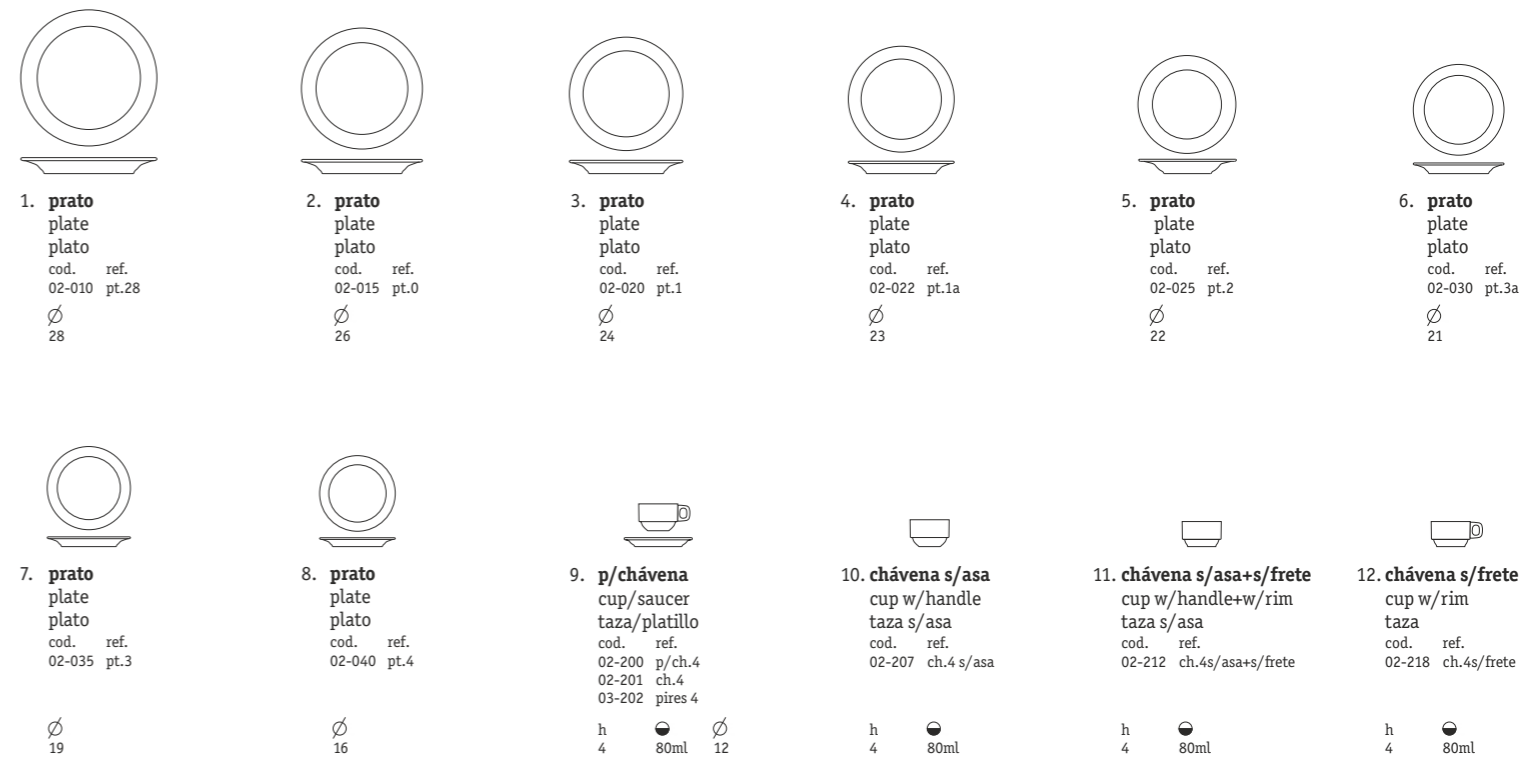

marina

1. **prato**
   plate
   plato
   cod. ref.
   02-010 pt.28
   ∅
   28
2. **prato**
   plate
   plato
   cod. ref.
   02-015 pt.0
   ∅
   26
3. **prato**
   plate
   plato
   cod. ref.
   02-020 pt.1
   ∅
   24
4. **prato**
   plate
   plato
   cod. ref.
   02-022 pt.1a
   ∅
   23
5. **prato**
   plate
   plato
   cod. ref.
   02-025 pt.2
   ∅
   22
6. **prato**
   plate
   plato
   cod. ref.
   02-030 pt.3a
   ∅
   21
7. **prato**
   plate
   plato
   cod. ref.
   02-035 pt.3
   ∅
   19
8. **prato**
   plate
   plato
   cod. ref.
   02-040 pt.4
   ∅
   16
9. **p/chávena**
   cup/saucer
   taza/platillo
   cod. ref.
   02-200 p/ch.4
   02-201 ch.4
   03-202 pires 4
   h ∅
   4 80ml 12
10. **chávena s/asa**
    cup w/handle
    taza s/asa
    cod. ref.
    02-207 ch.4 s/asa
    h ∅
    4 80ml
11. **chávena s/asa+s/frete**
    cup w/handle+w/rim
    taza s/asa
    cod. ref.
    02-212 ch.4s/asa+s/frete
    h ∅
    4 80ml
12. **chávena s/frete**
    cup w/rim
    taza
    cod. ref.
    02-218 ch.4s/frete
    h ∅
    4 80ml

turismo