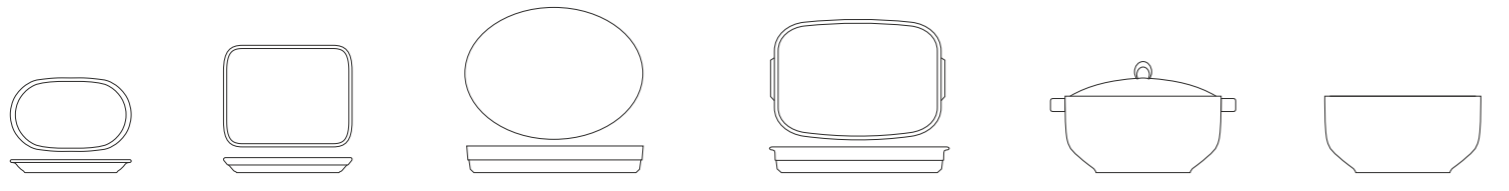

10. **travessa**
  platter
  fuente
  cod. ref.
  03-061 tv.oval
  d
  23x14
11. **travessa hosp.**
  hosp. platter
  fuente hosp.
  cod. ref.
  03-065 tv.hosp.
  d
  24x19
12. **tabuleiro oval**
  oval dish
  bandeja oval
  cod. ref.
  03-620 tab.oval
  h d
  5 34x23 2190ml
13. **tabuleiro rectangular**
  rectangular dish
  bandeja rectangular
  cod. ref.
  03-626 tab.rect
  h d
  6 35x24 3110ml
14. **terrina**
  tureen
  sopera
  cod. ref.
  03-070 terrina
  h ∅
  17 3350ml 23
15. **base terrina s/asas**
  b.tureen w/handles
  b.sopera s/asas
  cod. ref.
  03-067 b.terrina s/asas
  h ∅
  11 3350ml 23