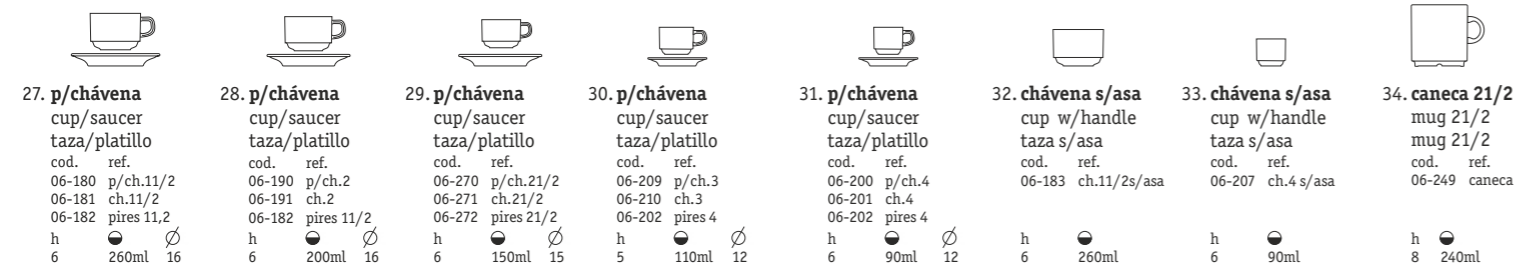

1. **p/chávena**
   cup/saucer
   taza/platillo
   cod. ref.
   06-180 p/ch.11/2
   06-181 ch.11/2
   06-182 pires 11,2
   h ∅
   6 260ml 16
2. **p/chávena**
   cup/saucer
   taza/platillo
   cod. ref.
   06-190 p/ch.2
   06-191 ch.2
   06-182 pires 11/2
   h ∅
   6 200ml 16
3. **p/chávena**
   cup/saucer
   taza/platillo
   cod. ref.
   06-270 p/ch.21/2
   06-271 ch.21/2
   06-272 pires 21/2
   h ∅
   6 150ml 15
4. **p/chávena**
   cup/saucer
   taza/platillo
   cod. ref.
   06-209 p/ch.3
   06-210 ch.3
   06-202 pires 4
   h ∅
   5 110ml 12
5. **p/chávena**
   cup/saucer
   taza/platillo
   cod. ref.
   06-200 p/ch.4
   06-201 ch.4
   06-202 pires 4
   h ∅
   6 90ml 12
6. **chávena s/asa**
   cup w/handle
   taza s/asa
   cod. ref.
   06-183 ch.11/2s/asa
   h ∅
   6 260ml
7. **chávena s/asa**
   cup w/handle
   taza s/asa
   cod. ref.
   06-207 ch.4 s/asa
   h ∅
   6 90ml
8. **caneca 21/2**
   mug 21/2
   mug 21/2
   cod. ref.
   06-249 caneca
   h ∅
   8 240ml