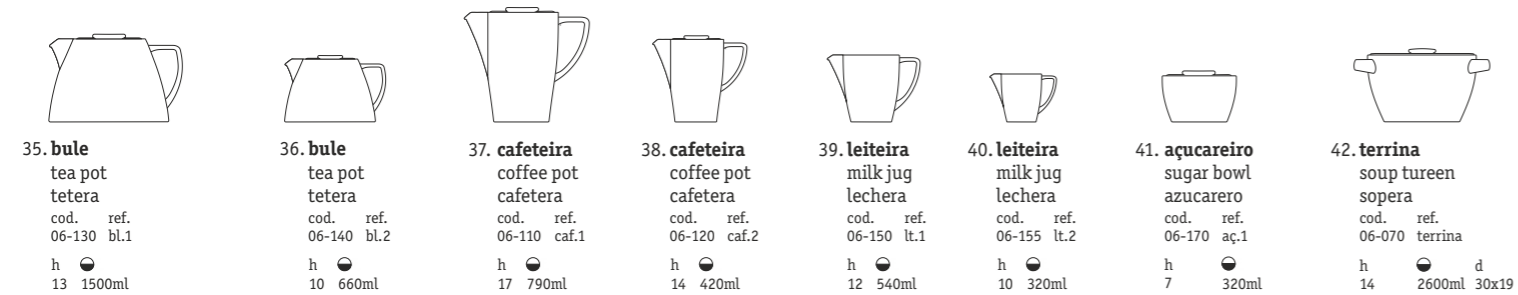

1. **bule**
   tea pot
   tetera
   cod. ref.
   06-130 bl.1
   h ∅
   13 1500ml
2. **bule**
   tea pot
   tetera
   cod. ref.
   06-140 bl.2
   h ∅
   10 660ml
3. **cafeteira**
   coffee pot
   cafetera
   cod. ref.
   06-110 caf.1
   h ∅
   17 790ml
4. **cafeteira**
   coffee pot
   cafetera
   cod. ref.
   06-120 caf.2
   h ∅
   14 420ml
5. **leiteira**
   milk jug
   lechera
   cod. ref.
   06-150 lt.1
   h ∅
   12 540ml
6. **leiteira**
   milk jug
   lechera
   cod. ref.
   06-155 lt.2
   h ∅
   10 320ml
7. **açucareiro**
   sugar bowl
   azucarero
   cod. ref.
   06-170 aç.1
   h ∅
   7 320ml
8. **terrina**
   soup tureen
   sopera
   cod. ref.
   06-070 terrina
   h ∅ d
   14 2600ml 30x19